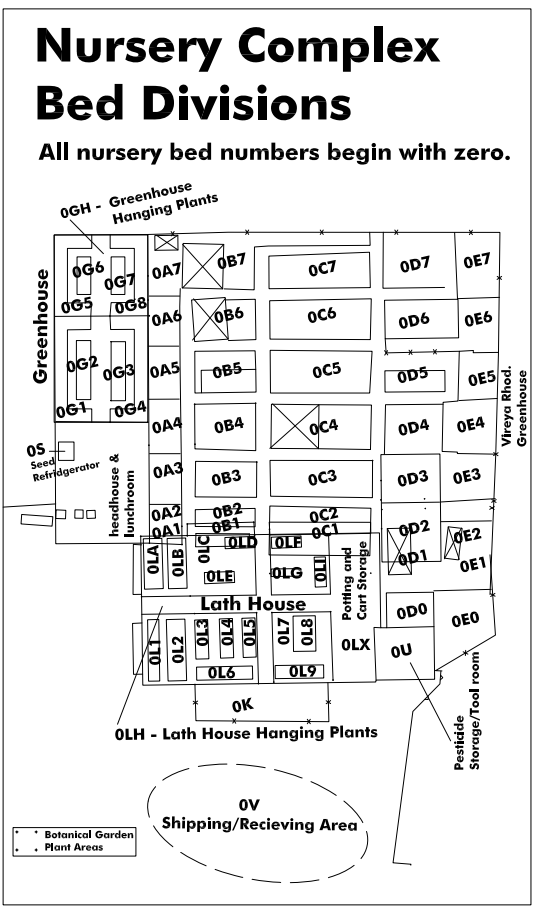

AT STRYBING ARBORETUM

# Bed Map

- Bed marker, installed
- Bed marker, post pathways project
- Bed marker, to install
- Pathways project

100 FT.

Revised 02 January 2009  
Curatorial Department