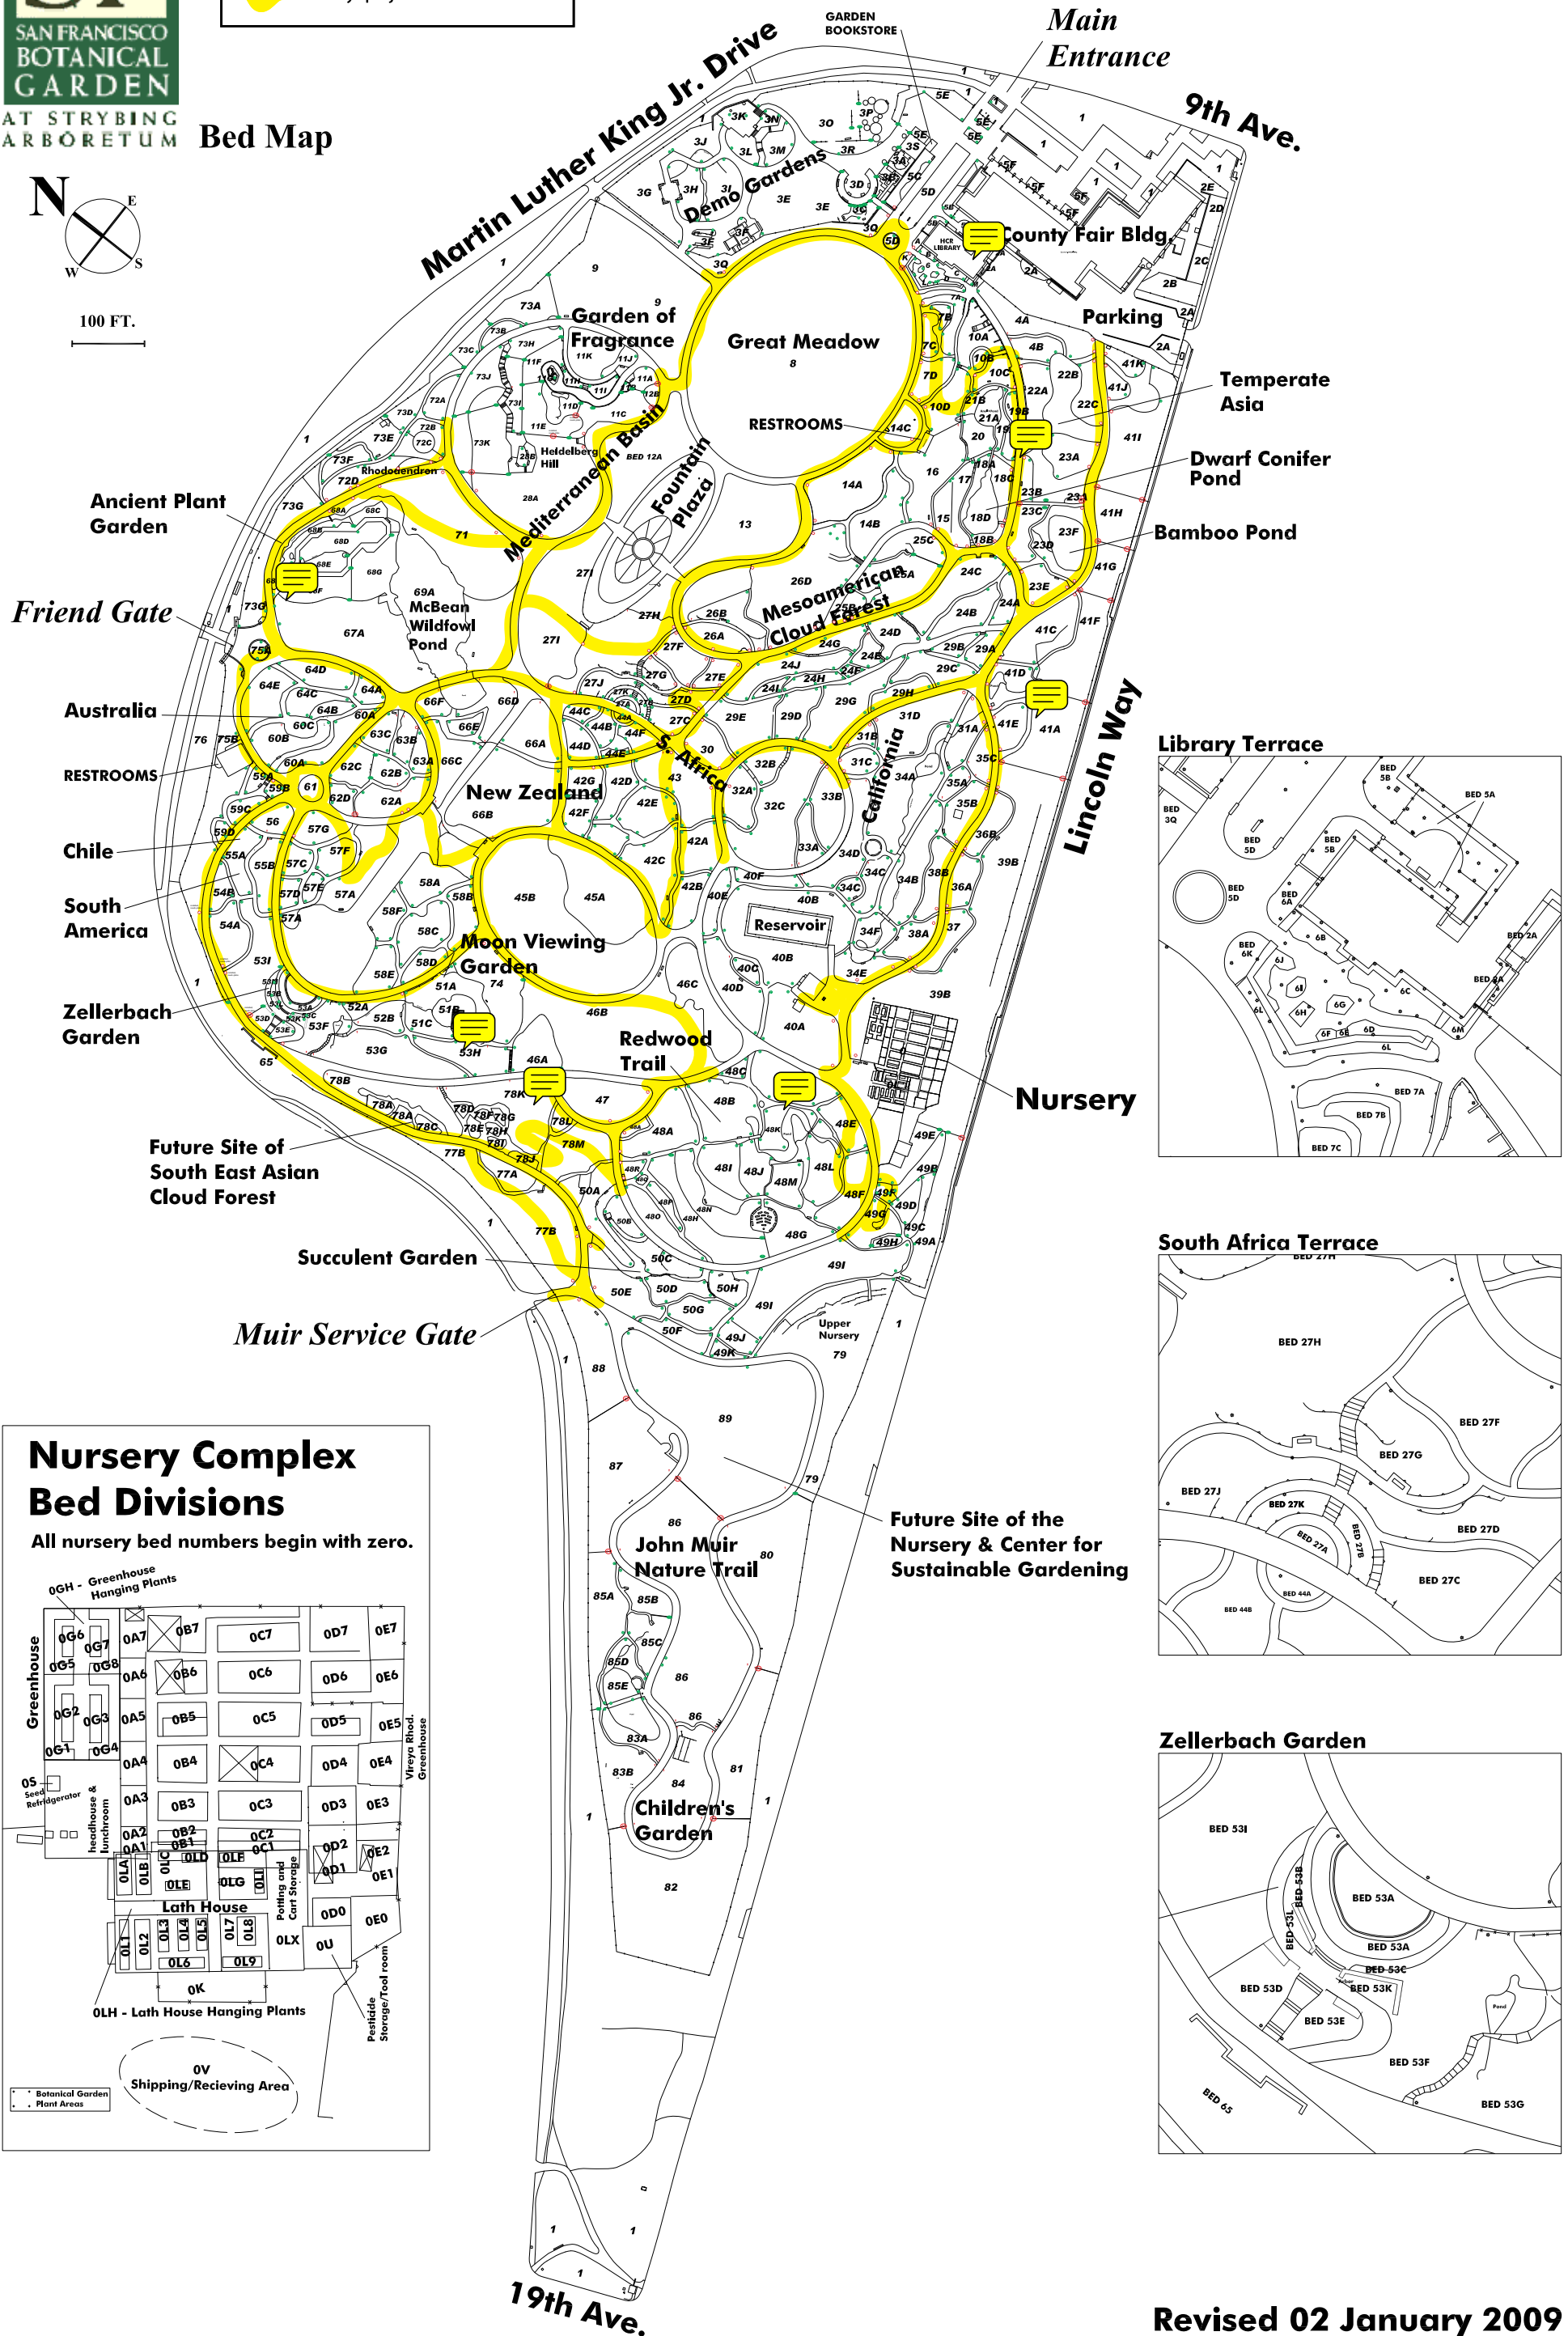

AT STRYBING ARBORETUM

# Bed Map

- Bed marker, installed
- Bed marker, post pathways project
- Bed marker, to install
- Pathways project

100 FT.

Revised 02 January 2009  
Curatorial Department